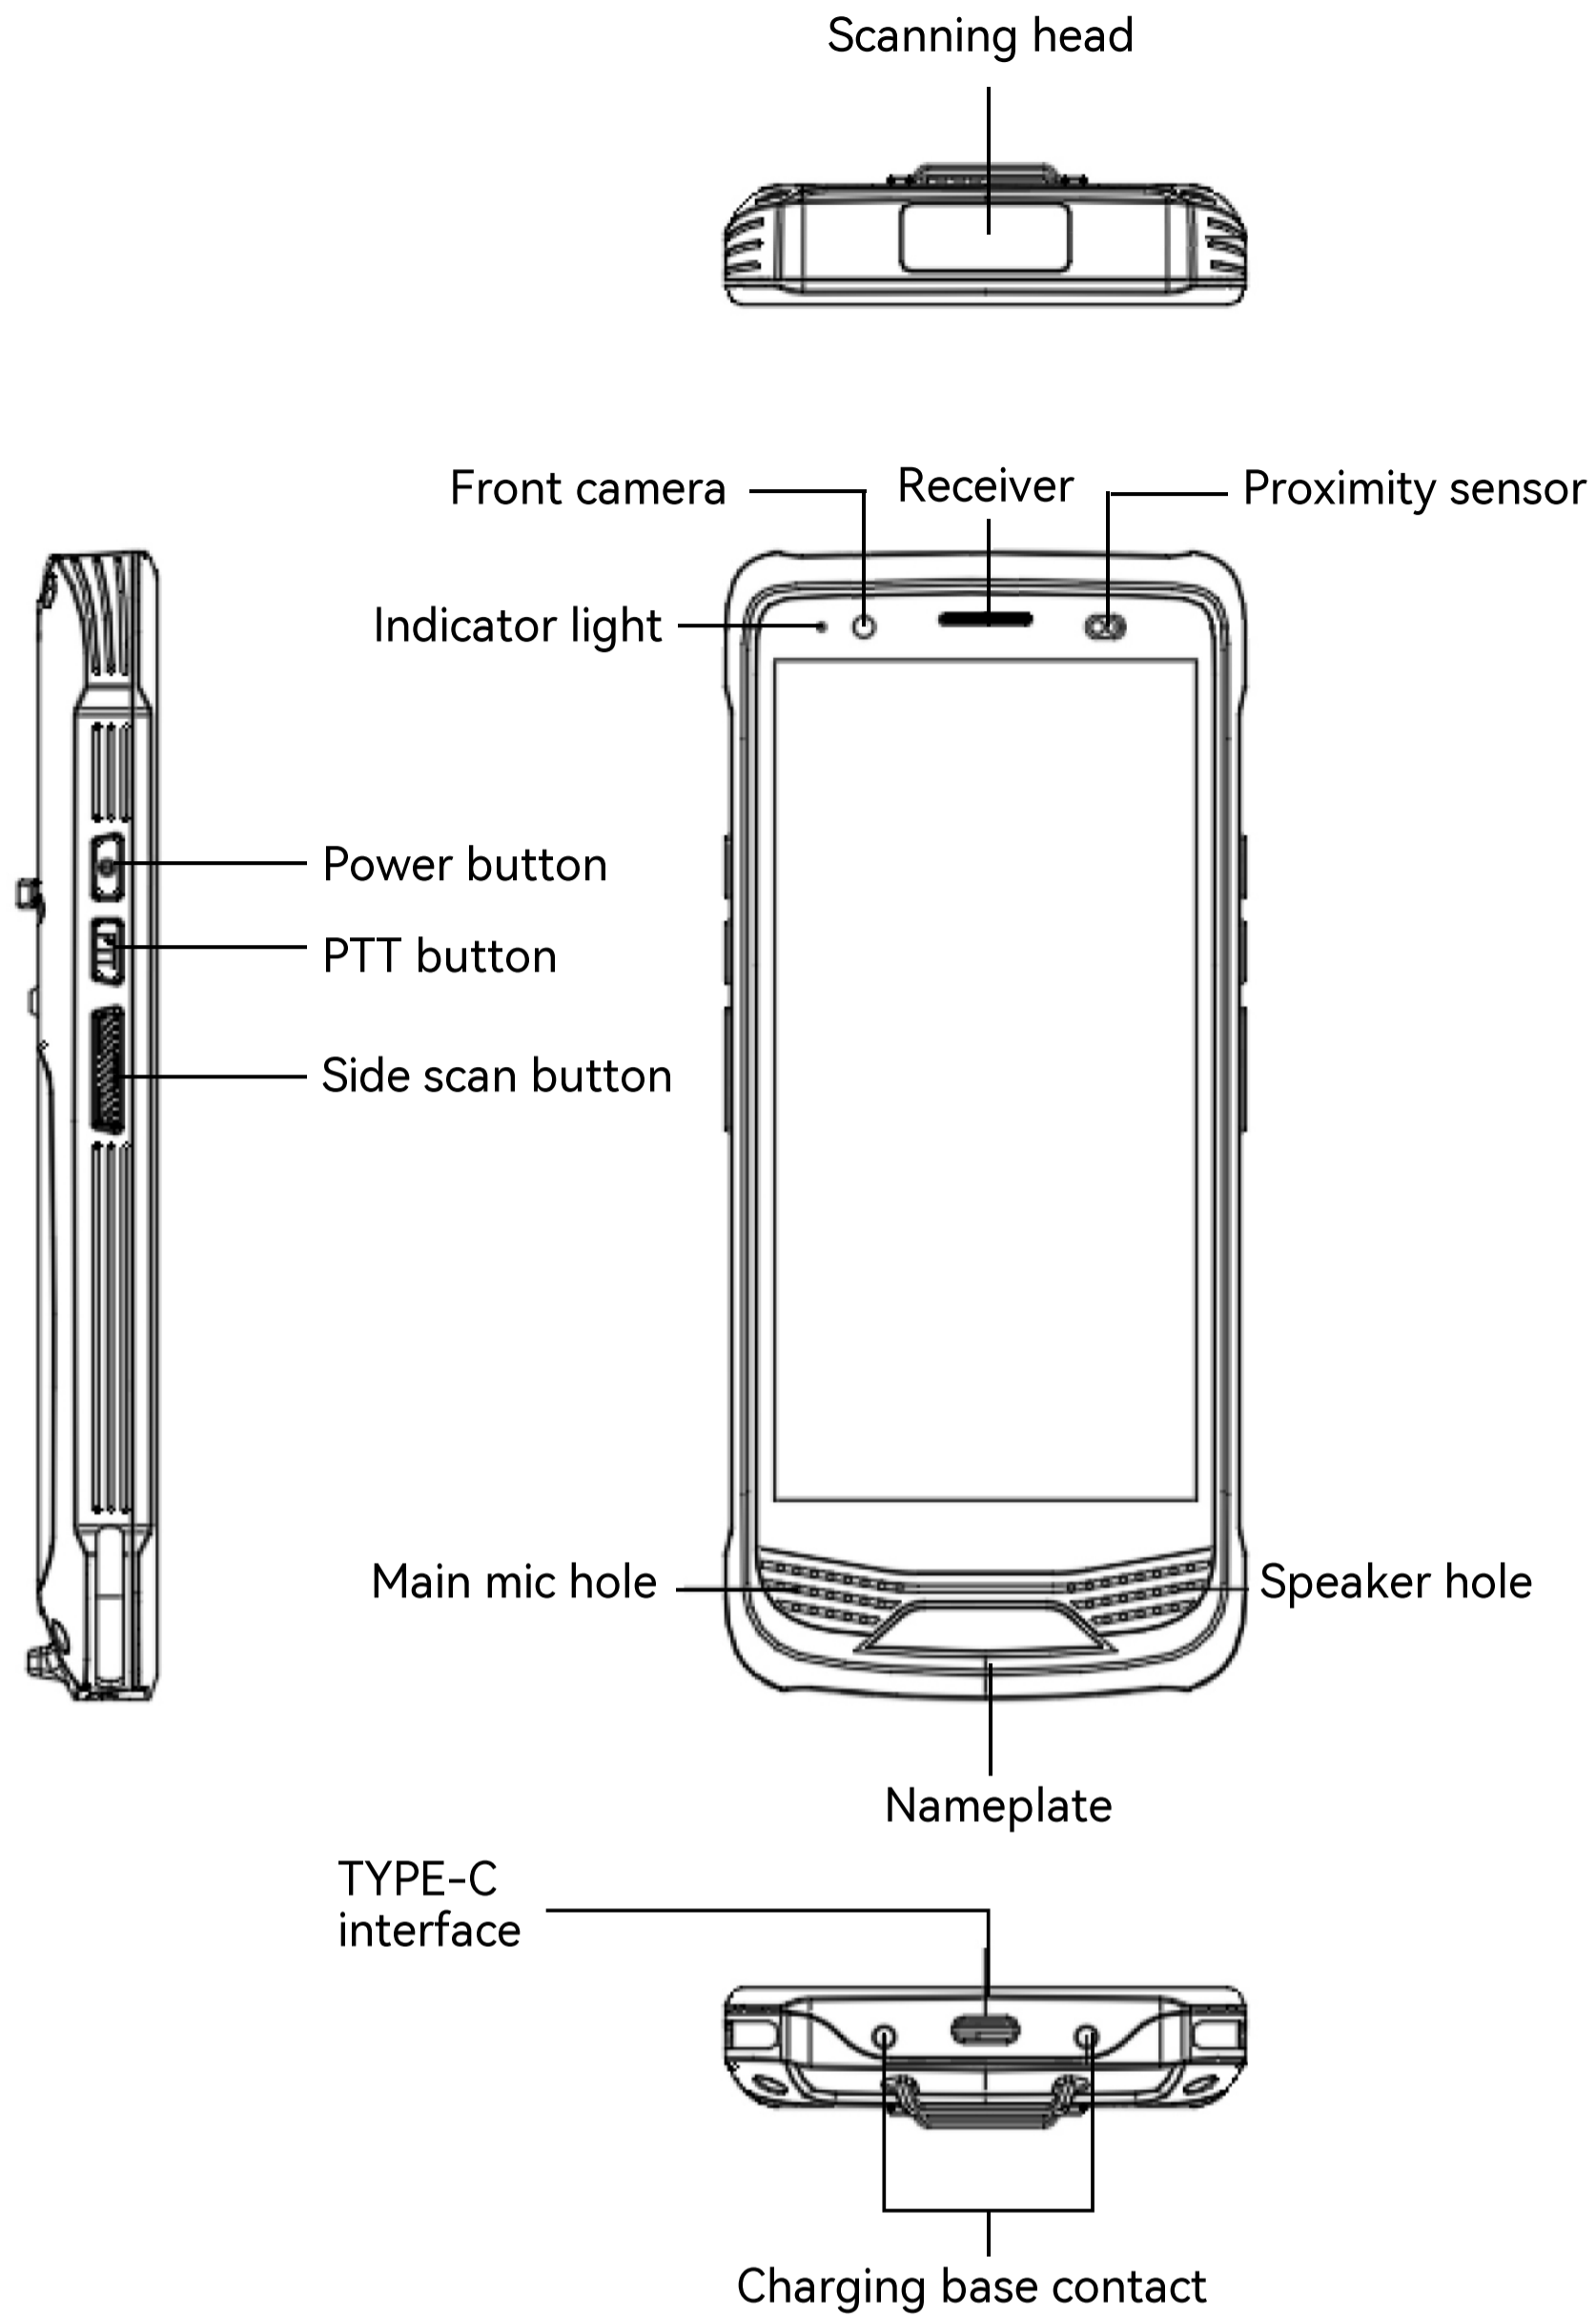

Accessories

Quick charger

Comes with the Google™ app and Google Chrome™ .

Android is a trademark of Google LLC