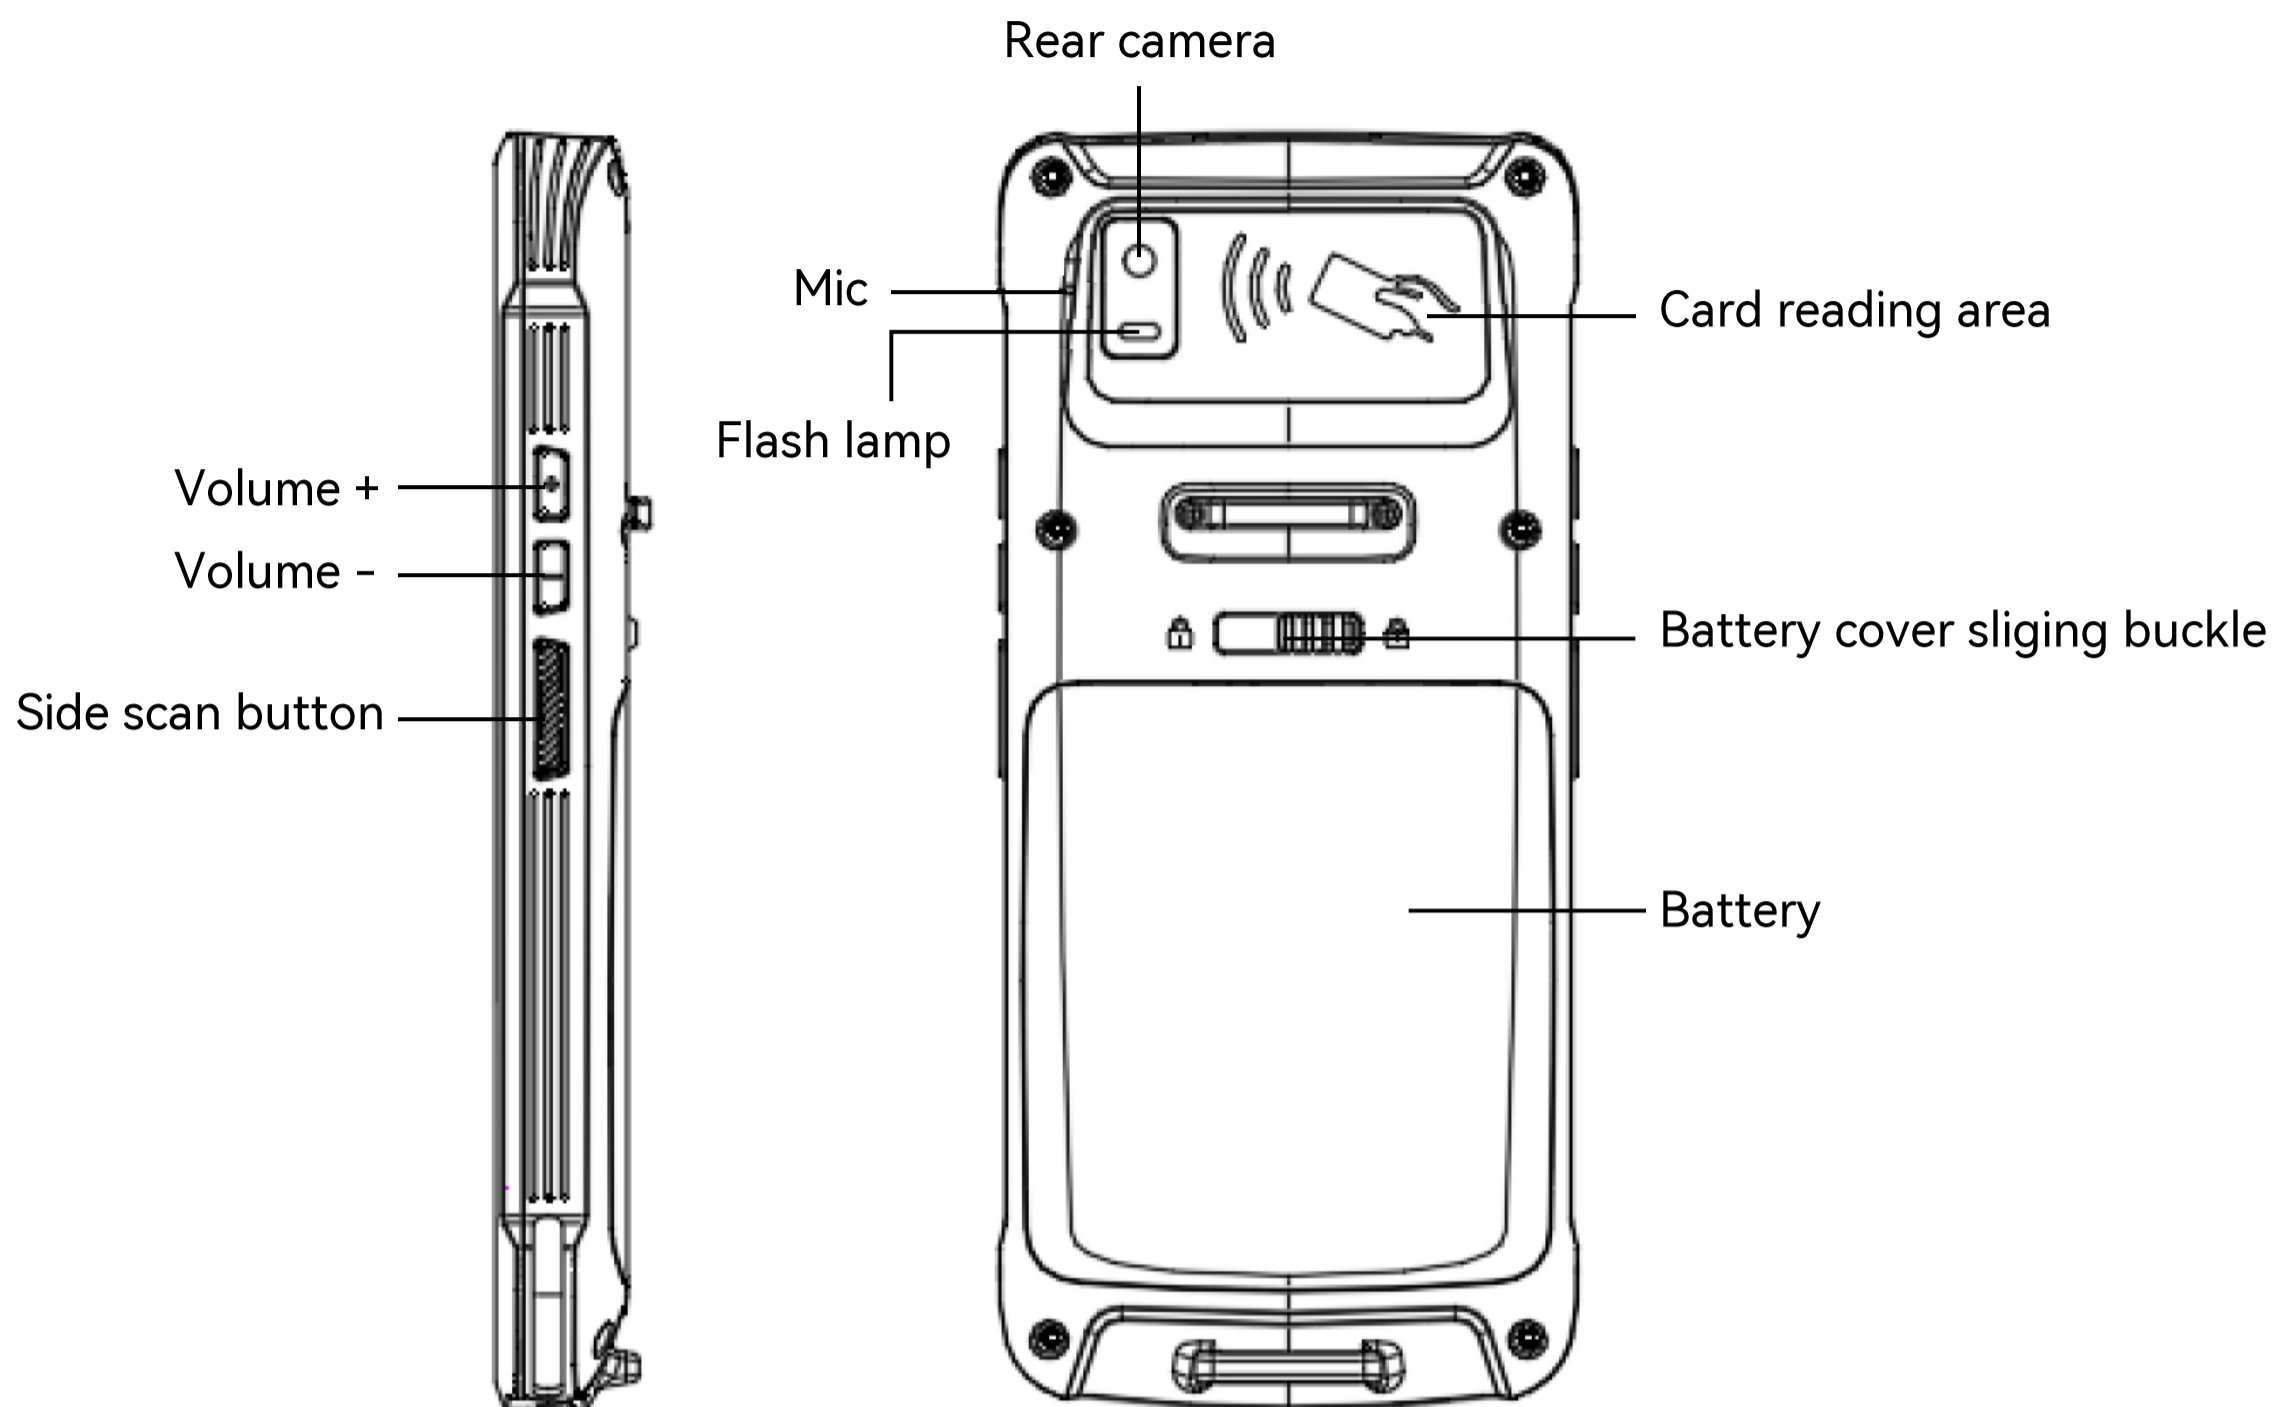

Battery

The device has a built-in battery. You can track your battery using the icon displayed at the top right of the screen.