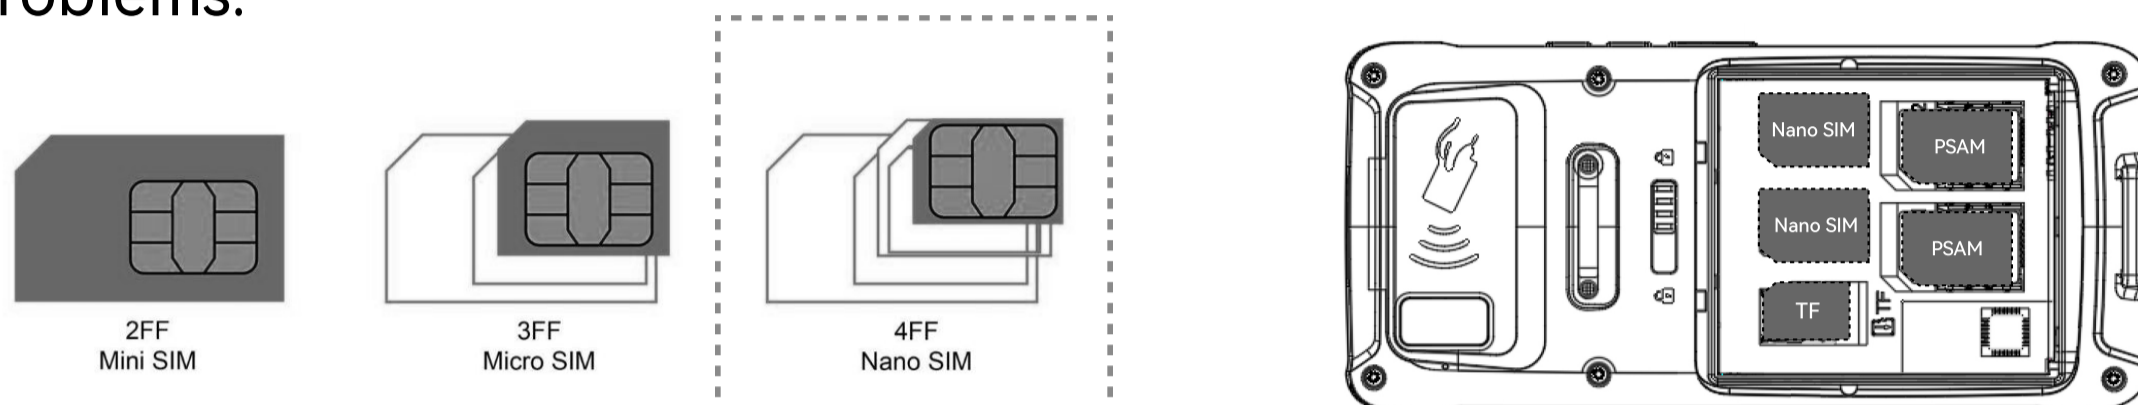

Comes with the Google™ app and Google Chrome™ .

Android is a trademark of Google LLC

① How to insert the card

For more comprehensive protection of SIM card, the product uses a built-in SIM card slot design to prevent damage. The card slot should always be inserted or removed after the power is turned off. This machine uses Nano SIM card, please be sure to confirm before inserting the card. In particular, the expansion storage TF card must be installed in the shutdown state, otherwise it may cause system problems.

Turn off the power, slide the battery cover slider to the left, unlock it, slide the battery back down, take out the battery, place the Nano SIM card and TF memory card with the chip facing down, and make sure that the oblique angle is aligned with the oblique angle of the card slot, install the battery back, cover the back cover of the machine, and slide to the right. The battery cover slides and locks.